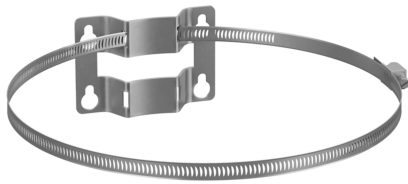

Wall mounting bracket with clamping strap and bracket for Reflex and Refix 8-25L

Article number: 7611000

Thinking solutions.

Features

Suitable for MAG from	8 l
Suitable for MAG up to	25 l
Weight	0,22 kg

Description

Wall mount with strap and mounting panel for expansion vessel including holding bracket and strap.

Holder for Reflex N, S, plus Refix DT, DD, DE, DC 8-25 L.