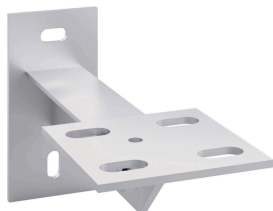

wall bracket WAKO 220mm max 160/80 DN200 depth-adjustable, sound-insulated, galvanised

Article number: 4205900

Thinking solutions.

Features

| | |
|--------|-----------------------------|
| Type | WAKO 220mm max 160/80 DN200 |
| Depth | 220 mm |
| Weight | 2,30 kg |

Description

Galvanised wall bracket including sound proofing. Comprising a head plate fitted on an adjustable guide carriage. The connecting screws are included. The wall bracket depth is continuously adjustable. Wall fastening takes place via a plate with longitudinal holes.